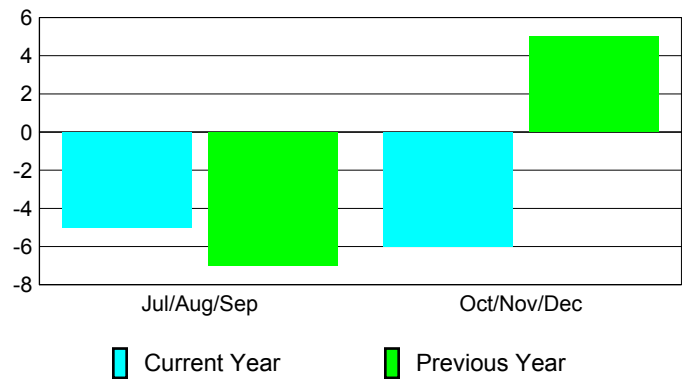

Comparison of Membership Gain/Loss

Current Year Compared to the Previous Year