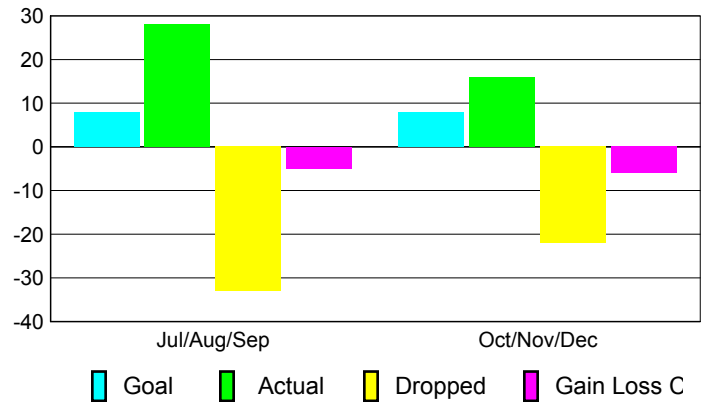

Membership Results 2010-2011

Goal, New, Dropped, Gain/Loss